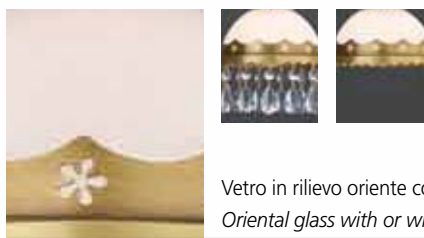

Vetro in rilievo oriente con o senza cristalli trasparenti
Oriental glass with or without transparent crystals